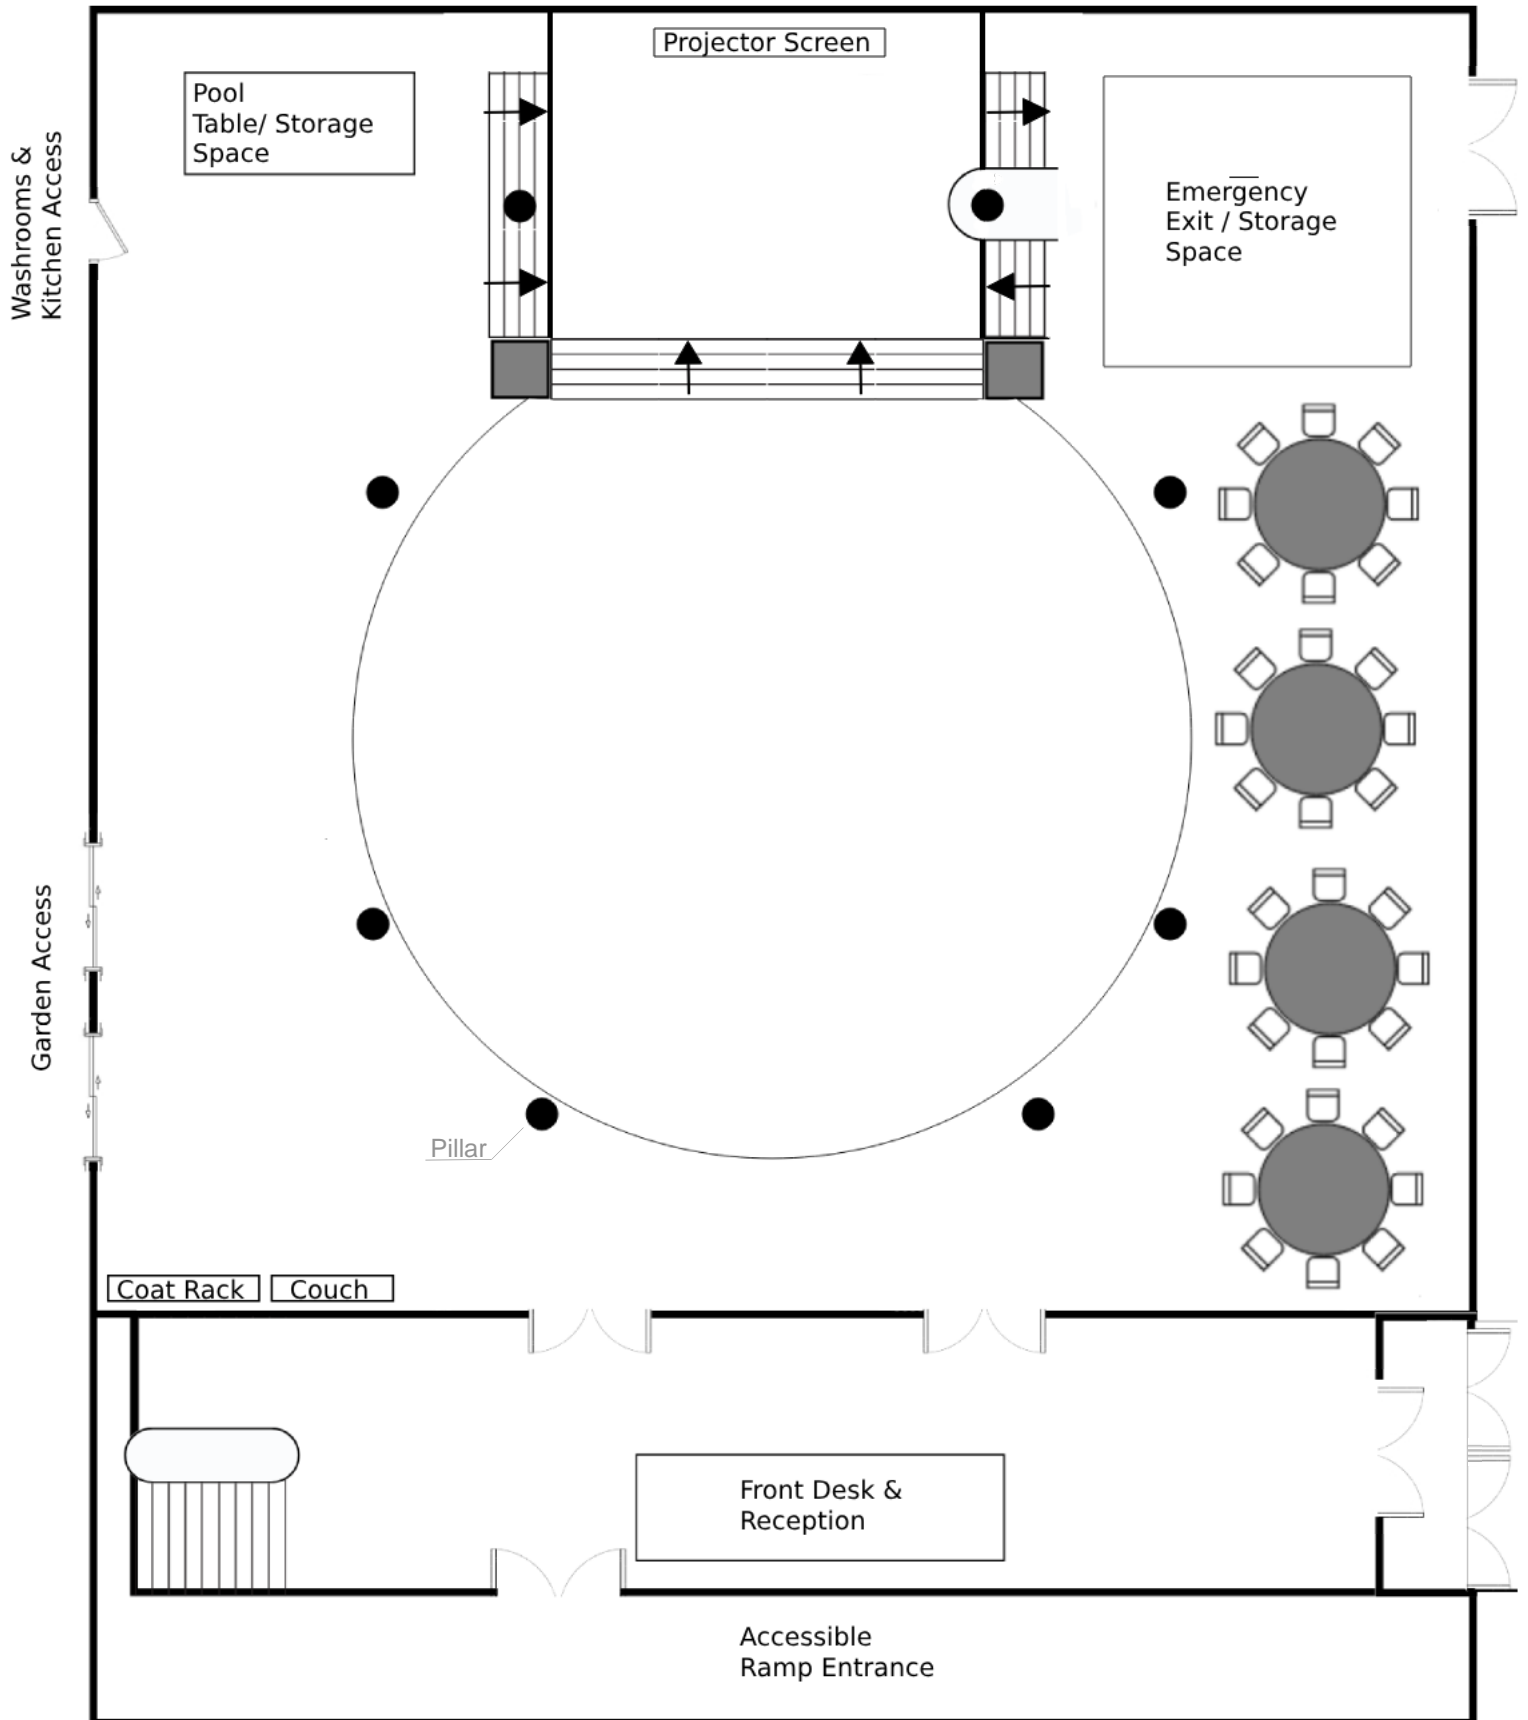

Cecil Venues

Your Memorable Event Experience

15 ROUNDTABLES
10 BANQUET TABLES
150+ CHAIRS
FREE PUBLIC WIFI
AV SYSTEM

AIR CONDITIONING
NATURAL LIGHTING
SPOTLIGHTS
EVENT STAFFING
WHEELCHAIR
ACCESSIBILITY

STORAGE SPACES
KITCHEN FOR USE
MEZZANINE
MULTIPLE
WASHROOMS

Dimensions

Stage: 3.75 m x 6 m

Dance Floor: 13 m diameter

Auditorium: 18 m x 19 m